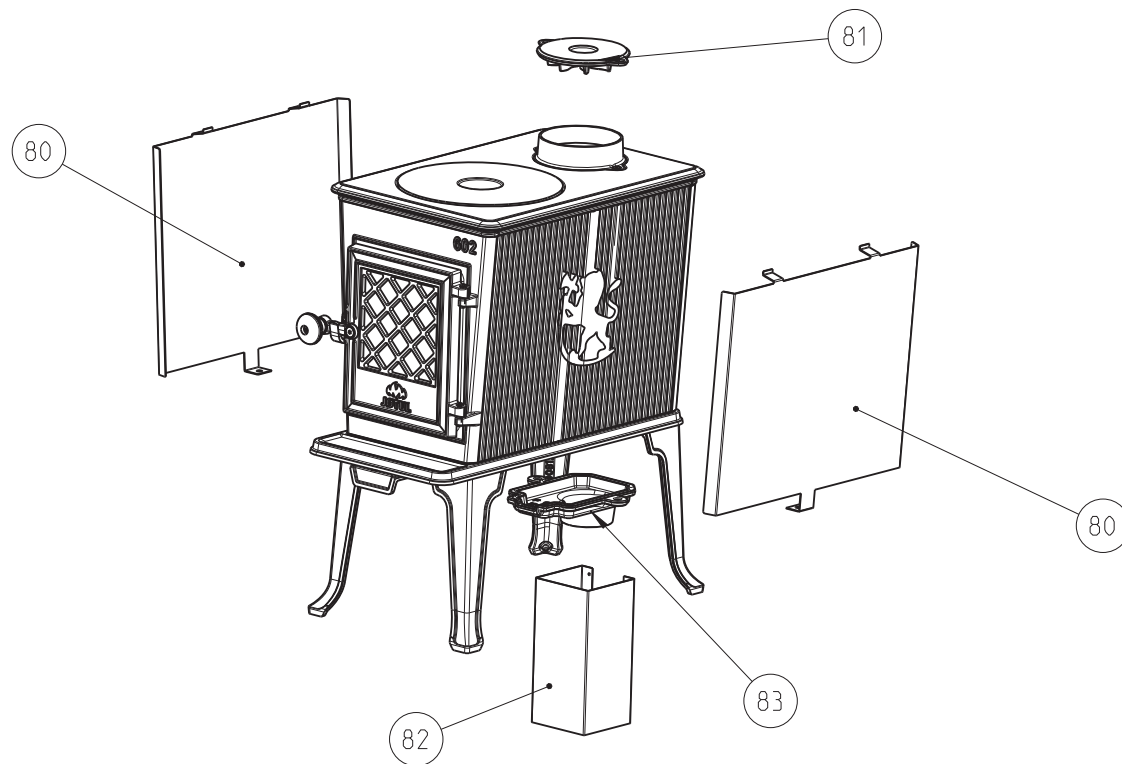

Accessories

XX - Position number
YY - Quantity

Partlist. Jøtul F 602 ECO

Jøtul AS
Fredrikstad, Norway

Draw.no:
900294-P02

Date:
22.10.20

Sheet:
2 of 2

Jøtul F 602 Eco

Jøtul F 602 Eco BP cat no 30054879 / Jøtul F 602 Eco BBE cat no 30055581

BP= Sort lakk/Black Paint

BBE= Blåsort emalje/ Blue Black Enamel

Pos. no.	Spareparts	Benevnelse	Description	Dim./Spec.
1	12055249	Luft Kanal Øvre	Air Manifold Upper F 620 Eco	Cast Iron min 5mm thickness
2	12055251	Luft Deksel	Air Cover F 602 Eco	Cast Iron min 5mm thickness
3	12055252	Brennplate bak	Burn Plate Back F 620 Eco	Cast Iron min 5mm thickness
4	12055258	Bakplate BP	Back Plate F 620 Eco BP	Cast Iron min 5mm thickness
4	12055568	Bakplate BBE	Back Plate F 620 Eco BBE	Cast Iron min 5mm thickness
5	12054845	Hvelv	Vault F 620 Eco	Cast Iron min 5mm thickness
6	12055259	Front BP	Front F 620 Eco BP	Cast Iron min 5mm thickness
6	12055569	Front BBE	Front F 620 Eco BBE	Cast Iron min 5mm thickness
7	12055264	Sidestykke BP	Side Plate F 620 Eco BP	Cast Iron min 5mm thickness
7	12055570	Sidestykke BBE	Side Plate F 620 Eco BBE	Cast Iron min 5mm thickness
8	12055253	Brennplate Venstre	Burn Plate Left F 620 Eco	Cast Iron min 5mm thickness
9	12055254	Brennplate Høyre	Burn Plate Right F 620 Eco	Cast Iron min 5mm thickness
10	12055255	Fyrbunn Venstre	Inner Bottom Left F 620 Eco	Cast Iron min 5mm thickness
11	12055256	Fyrbunn Høyre	Inner Bottom Right F 620 Eco	Cast Iron min 5mm thickness
12	12055248	Topplate BP	Top Plate F 620 Eco	Cast Iron min 5mm thickness
12	12055571	Topplate BBE	Top Plate F 620 Eco BBE	Cast Iron min 5mm thickness
13	12055260	Bunnplate BP	Bottom Plate F 620 Eco BP	Cast Iron min 5mm thickness
13	12055572	Bunnplate BBE	Bottom Plate F 620 Eco BBE	Cast Iron min 5mm thickness
14	12055269	Ledeplate	Exhaust Deflector F 620 Eco	Cast Iron min 5mm thickness
15	12055265	Ventilhendel BP	Valve Handle F 620 Eco BP	Cast Iron min 5mm thickness
15	12055573	Ventilhendel BBE	Valve Handle F 620 Eco BBE	Cast Iron min 5mm thickness
16	12055267	Kokeplate 240mm F 602 Eco	Cook Plate 240Mm F 602 Eco	Cast Iron min 5mm thickness
17	12055266	Røykhulldeksel BP	Smoke Outlet Cover F 620 Eco BP	Cast Iron min 5mm thickness
17	12055574	Røykhulldeksel BBE	Smoke Outlet Cover F 620 Eco BBE	Cast Iron min 5mm thickness
18	12055262	Dør komplett med glass BP	Door Completed With/glass BP	Cast Iron min 5mm thickness